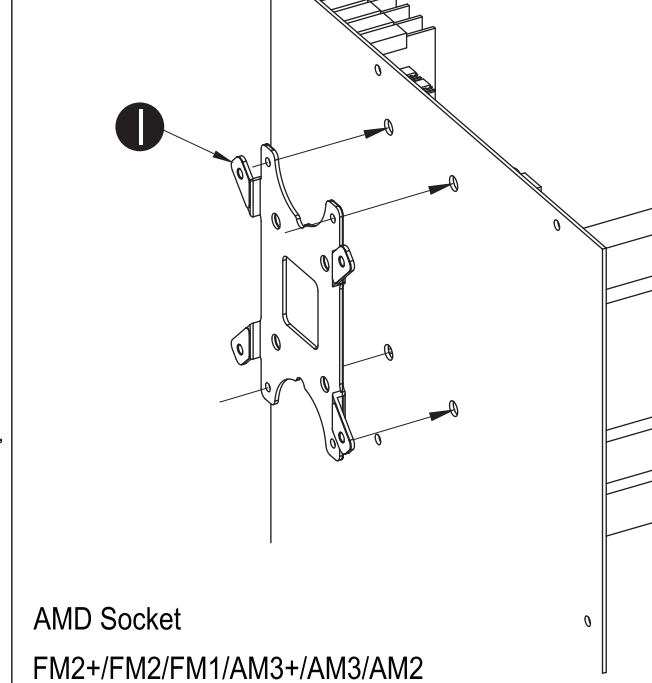

USER MANUAL

CPU WATER COOLING
GLACIER240

1 INTEL
AMD

2 INTEL
AMD

3 INTEL
AMD

4 AMD

AMD Socket
FM2+/FM2/FM1/AM3+/AM3/AM2

5 AMD