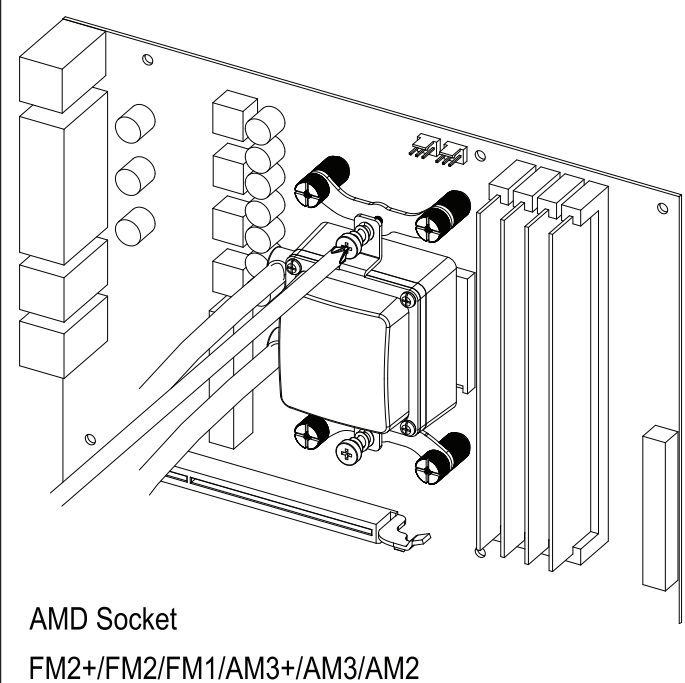

7 AMD

AMD Socket
FM2+/FM2/FM1/AM3+/AM3/AM2