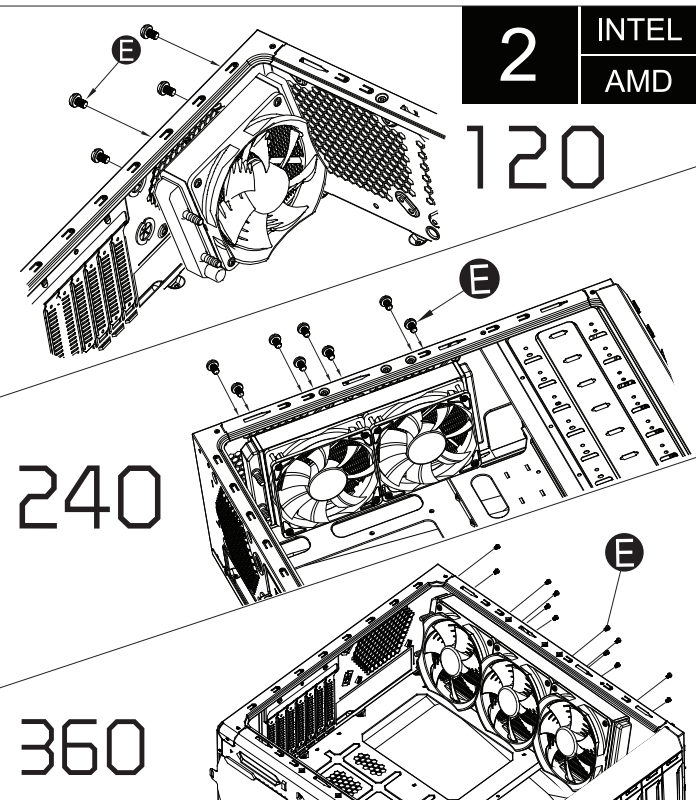

CPU WATER COOLING
GLACIER EVO 120

CPU WATER COOLING
GLACIER EVO 240

CPU WATER COOLING
GLACIER EVO 360

1 INTEL
AMD

2 INTEL
AMD

3 INTEL
AMD

4 AMD

AMD Socket
FM2+/FM2/FM1/AM3+/AM3/AM2/AM2+