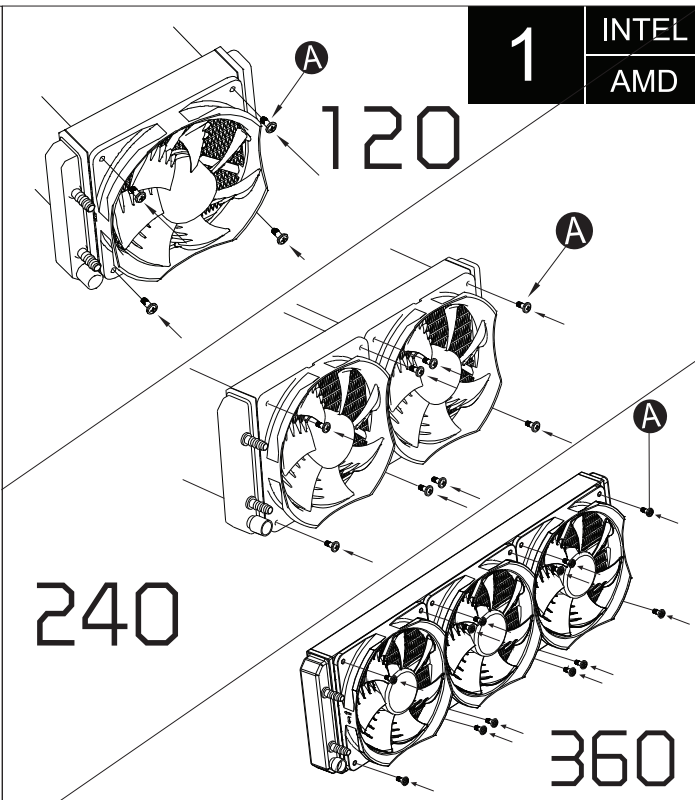

CPU WATER COOLING
GLACIER EVO 120

CPU WATER COOLING
GLACIER EVO 240

CPU WATER COOLING
GLACIER EVO 360

1 INTEL
AMD

2 INTEL
AMD

3 INTEL
AMD

4 AMD

AMD Socket
FM2+/FM2/FM1/AM3+/AM3/AM2/AM2+