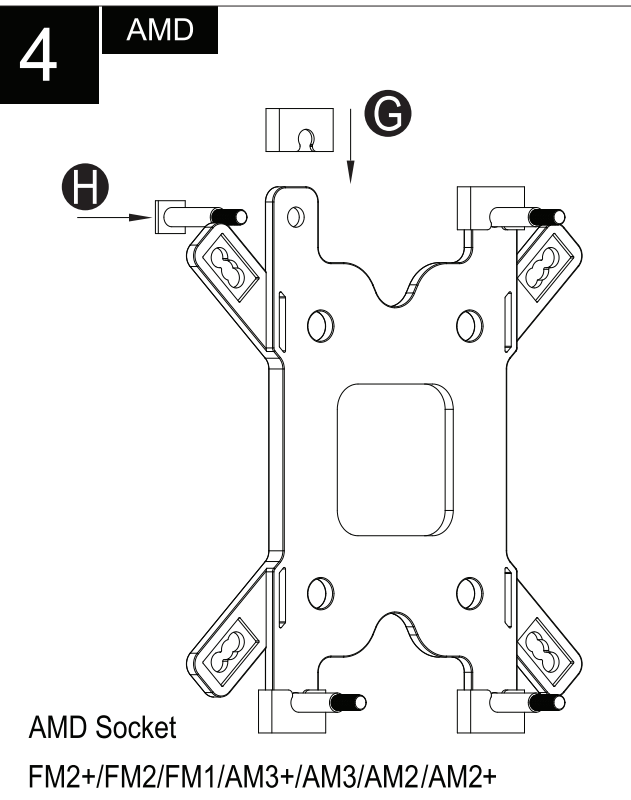

CPU WATER COOLING
GLACIER EVO 120

CPU WATER COOLING
GLACIER EVO 240

CPU WATER COOLING
GLACIER EVO 360

1 INTEL
AMD

2 INTEL
AMD

3 INTEL
AMD

4 AMD

AMD Socket
FM2+/FM2/FM1/AM3+/AM3/AM2/AM2+